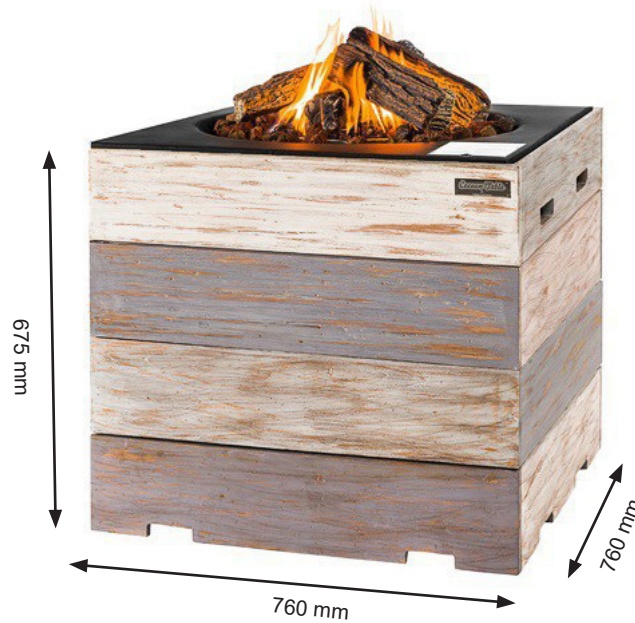

GAS-80-159

Outdoor gas fireplace

Colors:

Teak & Black 

Teak & Antracit 

TECHNICAL SPECIFICATIONS

Type	Outdoor gas fireplace
Size	Height 675 mm / Width: 760 mm / Depth: 760 mm
Materials	Wood
Weight	Approx. 58 kg
Burner	Gas Burner
Capacity	11 Kg gasbottle
Usage	Approx 0,80 g/hour - Max 14 hour per filling
Fuel	LPG
Colour	Varies
Heat Output	19,5 kW
Electricity	No