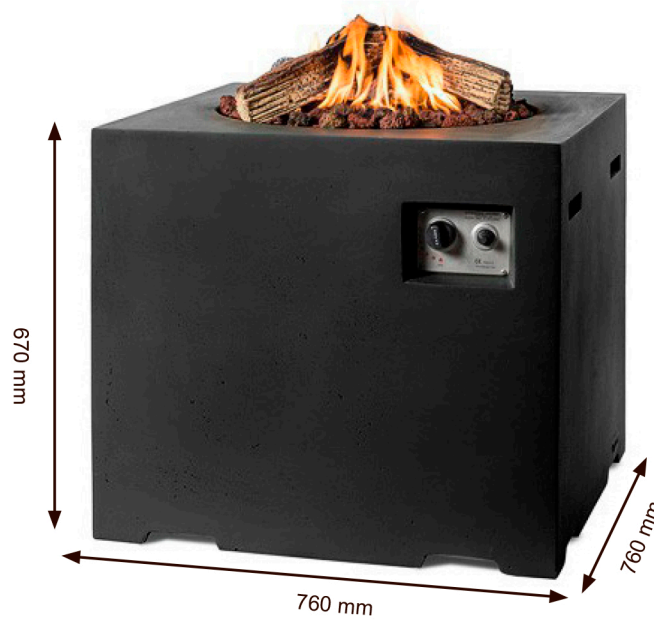

# GAS-80-128

## Outdoor gas fireplace

**Colors:**

Black

Antracit

### TECHNICAL SPECIFICATIONS

Type	Outdoor gas fireplace
Size	Height 670 mm / Width: 760 mm / Depth: 760 mm
Materials	Composite
Weight	Approx. 52 kg
Burner	Gas Burner
Capacity	11 Kg gasbottle
Usage	Approx 0,80 g/hour - Max 14 hour per filling
Fuel	LPG
Colour	Varies
Heat Output	19,5 kW
Electricity	No