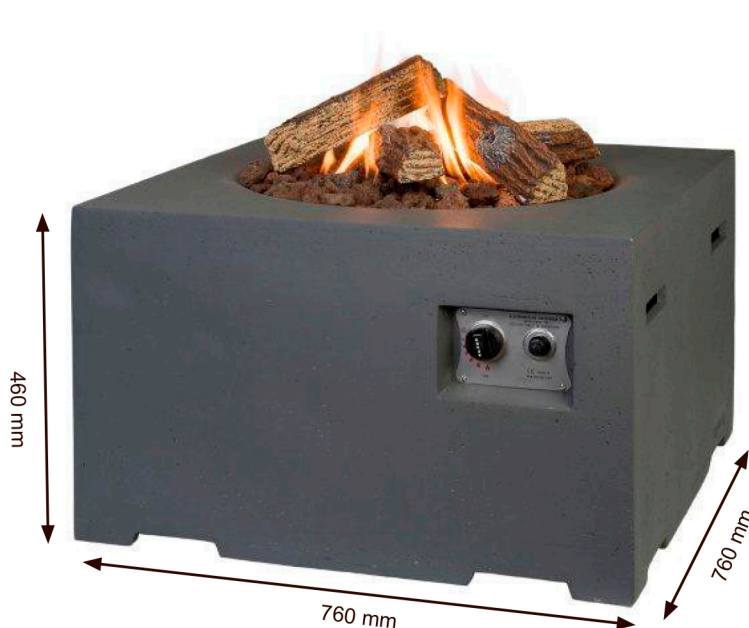

# GAS-80-110

## Outdoor gas fireplace

**Colors:**

- Black
- Antracit
- Taupe
- Brown
- White

### TECHNICAL SPECIFICATIONS

Type	Outdoor gas fireplace
Size	Height: 460 mm / Width: 760 mm / Diameter: 760 mm
Materials	Composite
Weight	Approx. 45 kg
Burner	Gas Burner
Capacity	11 Kg gasbottle
Usage	Approx 0,80 g/hour - Max 14 hour per filling
Fuel	LPG
Colour	Varies
Heat Output	19,5 kW
Electricity	No